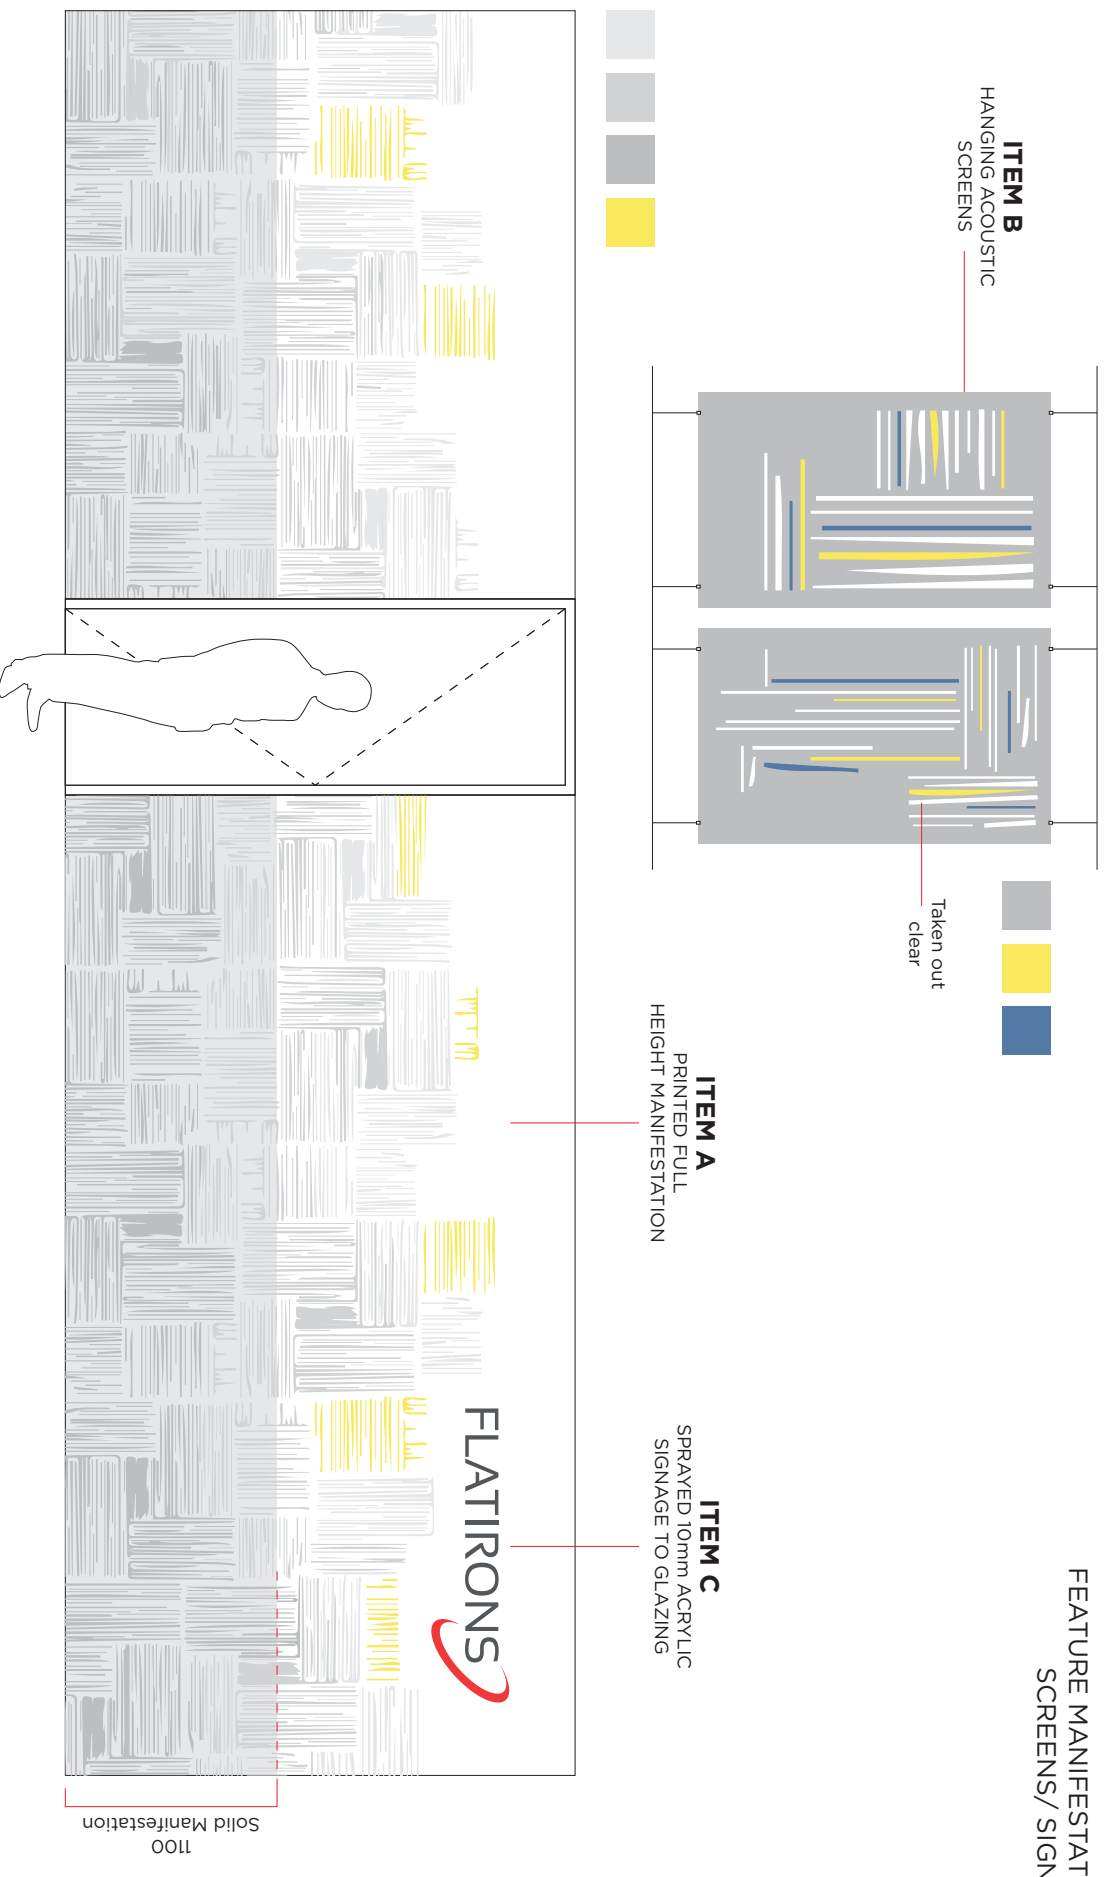

Company Interiors • 31700 FLAT IRON UNIT 8 AZTECC CENTRE, FILTON

Initial Ideas. 02

Artworks Solutions Unit 4 Sheene Road, Bedminster, Bristol BS3 4EG
E sales@artworks-solutions.com T 0117 9666 331 F 0117 9666 332 W artworks-solutions.com

DISCLAIMER. We advise that you review your job carefully before approving. We encourage you to carefully review the content and pay special attention to the following items: spelling, fonts, grammar, punctuation, graphics, colour and finished size. After a proof is approved by yourself, Artworks are not liable for errors and a charge may be applicable to reproduce the artwork.