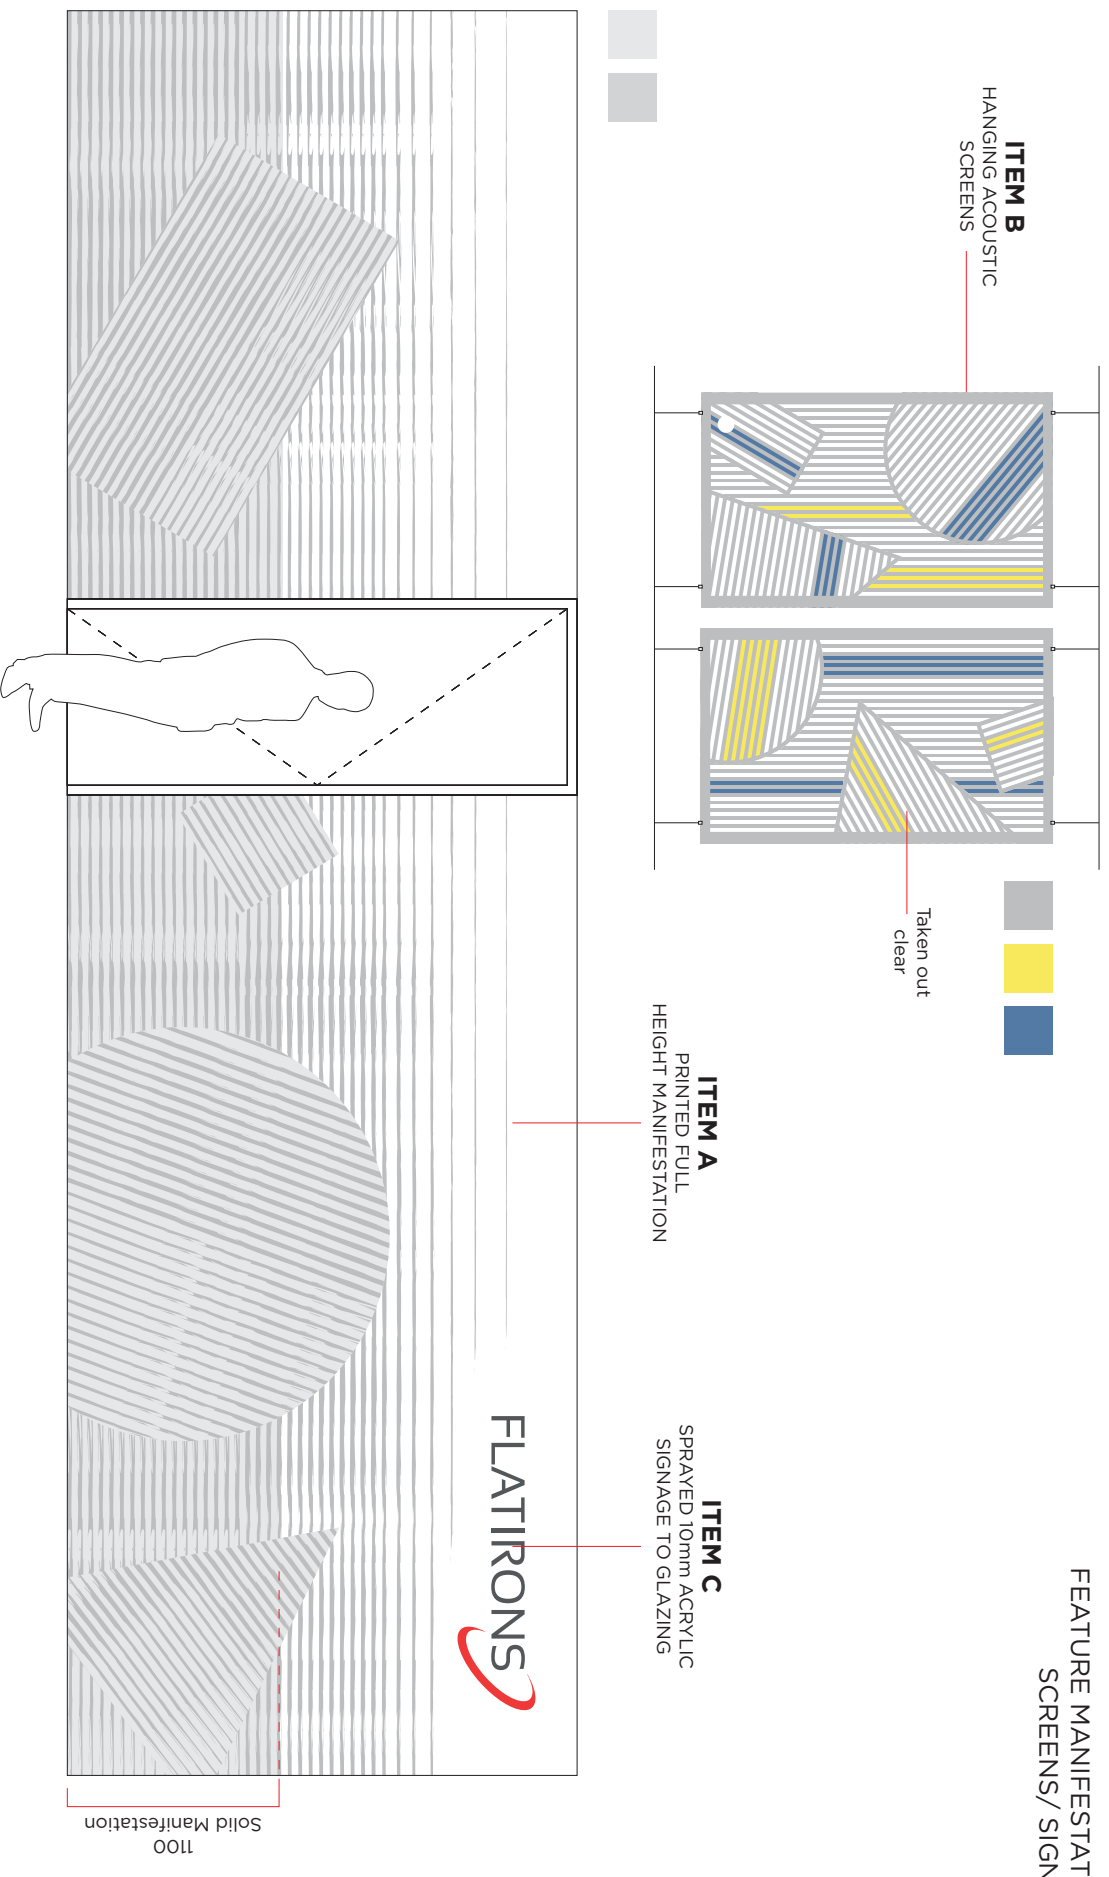

Company Interiors • 31700 FLAT IRON UNIT 8 AZTEC CENTRE, FILTON

Initial Ideas. 05

Artworks Solutions Unit 4 Sheene Road, Bedminster, Bristol BS3 4EG
E sales@artworks-solutions.com T 0117 9666 331 F 0117 9666 332 W artworks-solutions.com

DISCLAIMER. We advise that you review your job carefully before approving. We encourage you to carefully review the content and pay special attention to the following items: spelling, fonts, grammar, punctuation, graphics, colour and finished size. After a proof is approved by yourself, Artworks are not liable for errors and a charge may be applicable to reproduce the artwork.