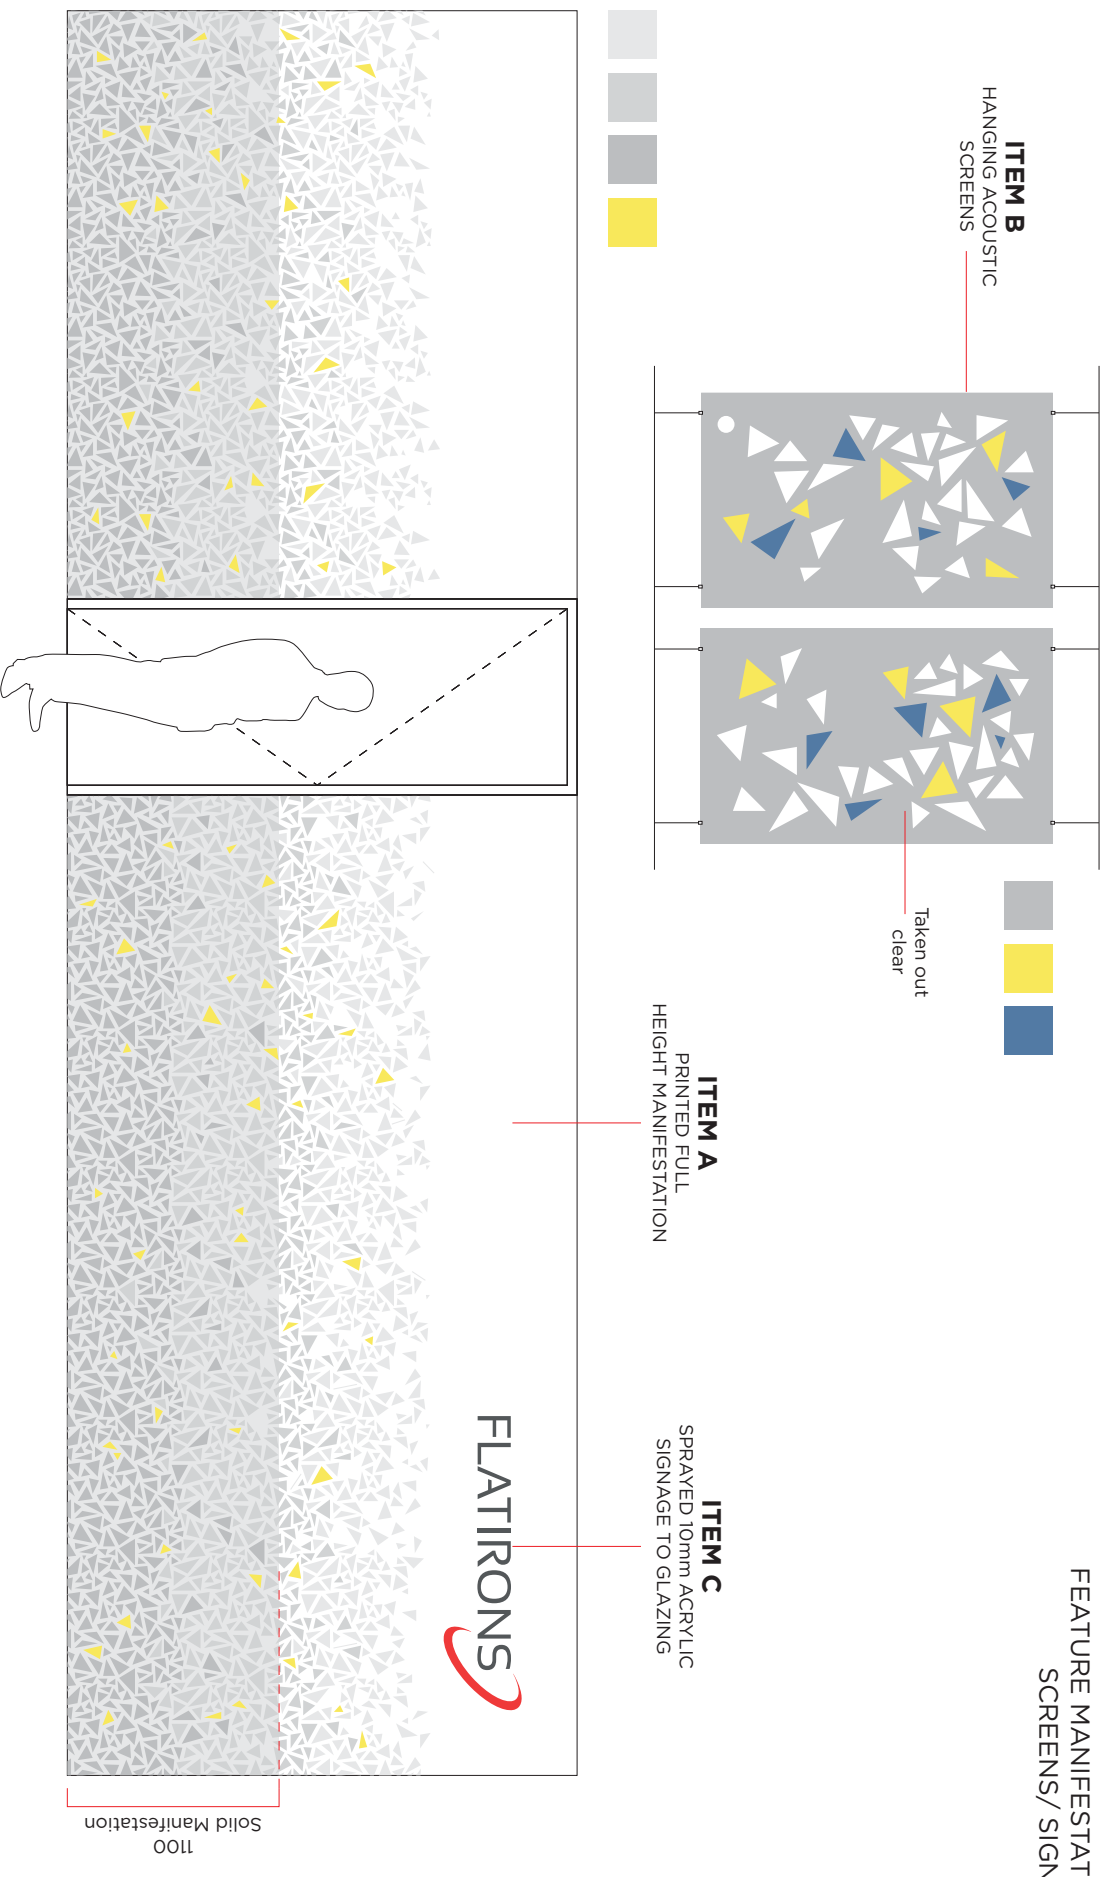

Company Interiors • 31700 FLAT IRON UNIT 8 AZTECC CENTRE, FILTON

Initial Ideas. 04

Artworks Solutions Unit 4 Sheene Road, Bedminster, Bristol BS3 4EG
E sales@artworks-solutions.com T 0117 9666 331 F 0117 9666 332 W artworks-solutions.com

DISCLAIMER. We advise that you review your job carefully before approving. We encourage you to carefully review the content and pay special attention to the following items: spelling, fonts, grammar, punctuation, graphics, colour and finished size. After a proof is approved by yourself, Artworks are not liable for errors and a charge may be applicable to reproduce the artwork.