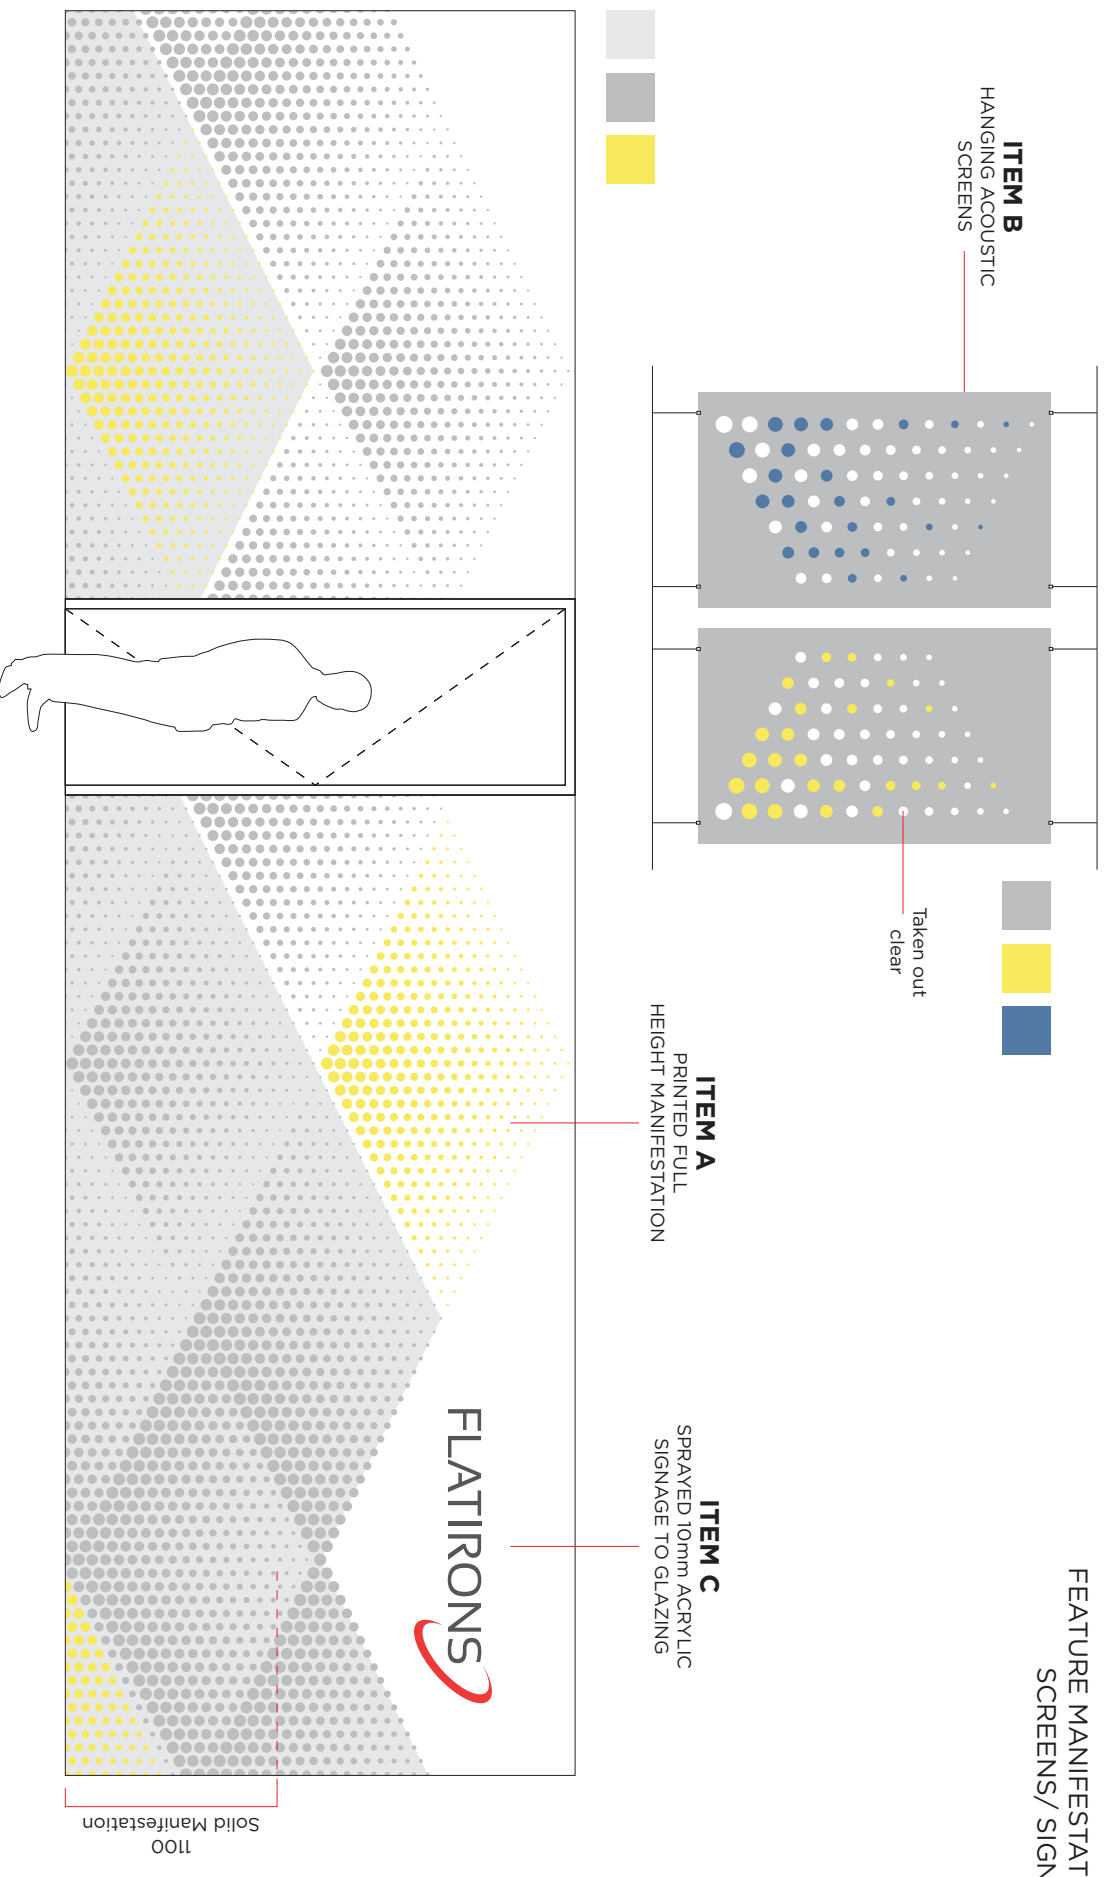

Company Interiors • 31700 FLAT IRON UNIT 8 AZTECC CENTRE, FILTON

Initial Ideas. 03

Artworks Solutions Unit 4 Sheene Road, Bedminster, Bristol BS3 4EG
E sales@artworks-solutions.com T 0117 9666 331 F 0117 9666 332 W artworks-solutions.com